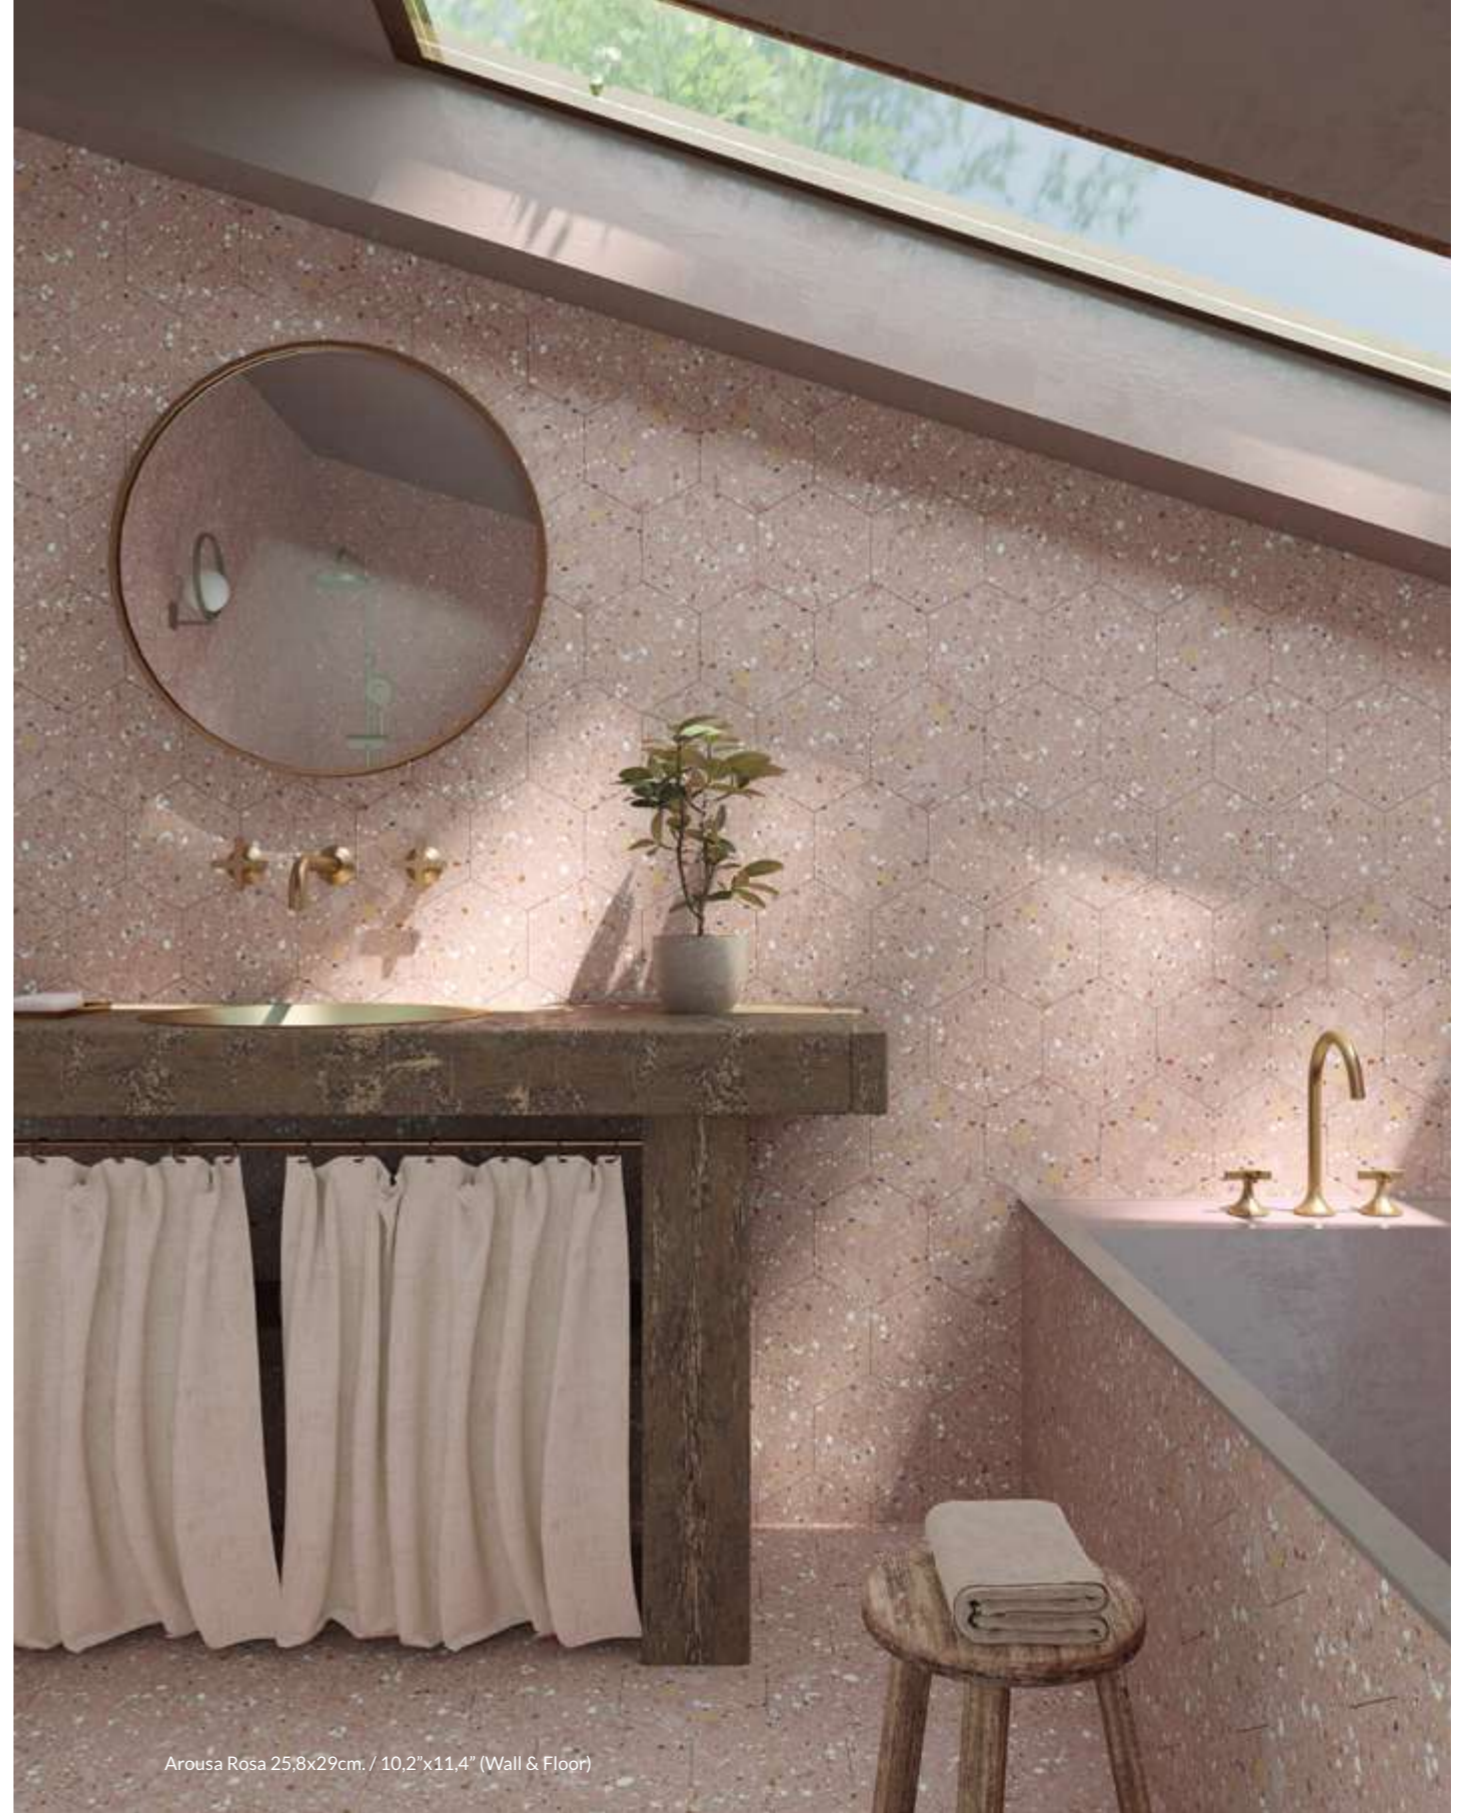

Arousa Negro 25,8x29cm. / 10,2"x11,4" (Wall)
Orinoco Blanco 20x120cm. / 7,9"x47,2" (Floor)

AROUSA

Subtle Tones

Porcelain Tiles

"The achievement of one goal should be the starting point of another." -Alexander Graham Bell

Mild coolness creates a clean interior and a charming look when You choose Arousa. A simple and elegant appearance summarized in the size of a 22,5x22,5cm porcelain tile.

Available in subtle tones, creating a perfect base for any style.

Arousa Rosa 25,8x29cm. / 10,2"x11,4" (Wall & Floor)

Arousa

Arousa Blanco 25,8x29cm. / 10,2"x11,4" (Wall)
Arousa Blanco & Arousa Gris 25,8x29cm. / 10,2"x11,4" (Floor)