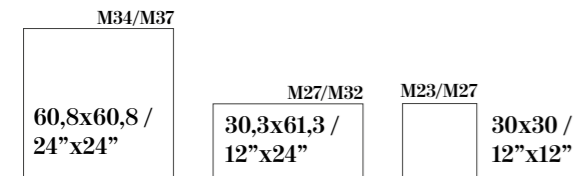

# ARGON

PORCELAIN TILES

Sizes / Formatos

NATURAL RECTIFIED

NATURAL - NATURAL ADZ

Argon Perla  
75x75 /  
30"x30"

ARENA

MUD

# CEMENTO

PORCELAIN TILES

Sizes / Formatos

NATURAL RECTIFIED - LAPPATO RECTIFIED

NATURAL

Cemento Gris  
60x60 /  
24"x24"

BLANCO

GRIS