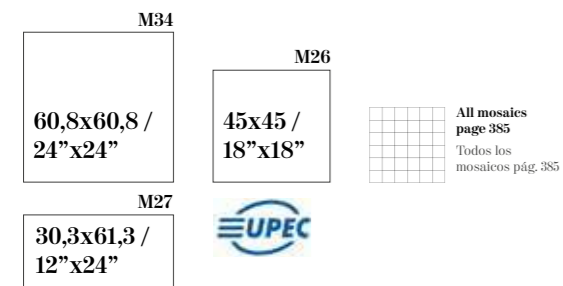

# CEMENTO

PORCELAIN TILES

Sizes / Formatos

NATURAL RECTIFIED - LAPPATO RECTIFIED

NATURAL

Cemento Gris  
60x60 /  
24"x24"

BLANCO

GRIS