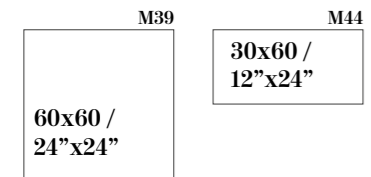

# CEMENTO

PORCELAIN TILES

Sizes / Formatos

NATURAL RECTIFIED - LAPPATO RECTIFIED

NATURAL

Cemento Gris  
60x60 /  
24"x24"

BLANCO

GRIS