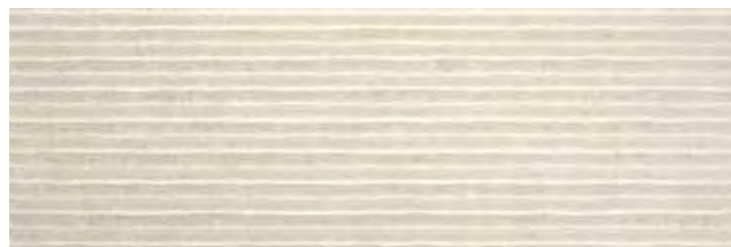

CL ALMOND LIGHT MT

UBO7ER