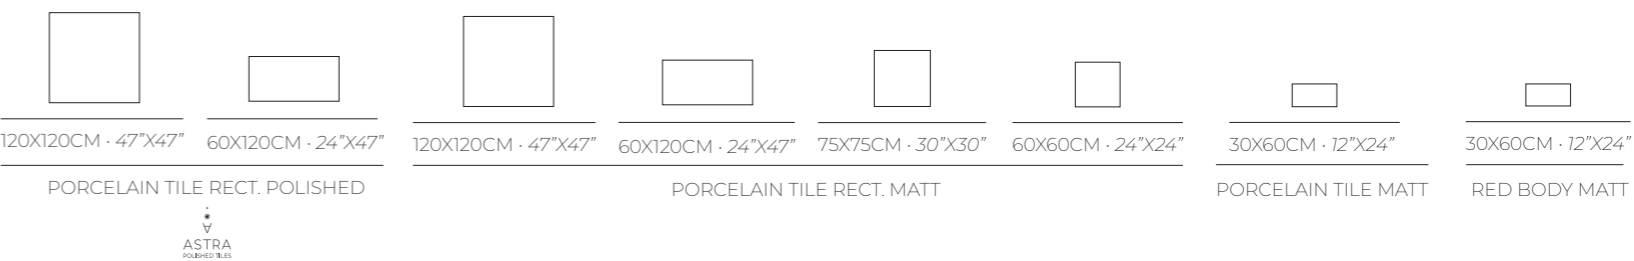

PRECIOUS BEAUTY
MADE LIGHT

FLAX
RED BODY WAL TILES

LZ GREY