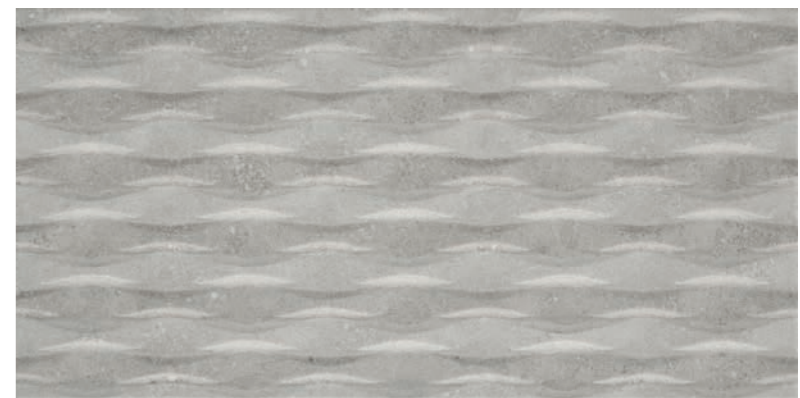

FLAX  
RED BODY WAL TILES

CREAM

LZ CREAM

PEARL

LZ PEARL

GREY

LZ GREY

BRIGHT COLORS  
FOR LIVELY SPACES

FEEL  
DESIGN

A LIVING MATERIAL,  
A COMBINATION  
BETWEEN  
NATURALNESS  
&  
MINIMALISM

Flax Pearl 30x60CM · 12"x24"  
Flax LZ Pearl 30x60CM · 12"x24"  
Flax Grey 30x60CM · 12"x24"  
Flax LZ Grey 30x60CM · 12"x24"  
Flax Grey 60x60CM · 24"x24" Rect