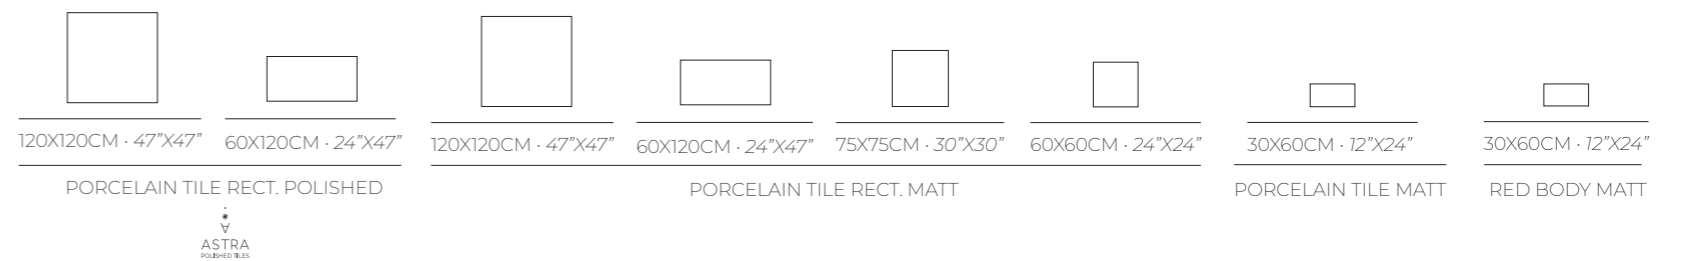

## BRIGHT COLORS FOR LIVELY SPACES

FLAX  
PORCELAIN

FEEL  
DESIGN

PEARL

GREY

CREAM

PRECIOUS BEAUTY  
MADE LIGHT

Flax Cream 30x60CM · 12"x24"  
 Flax LZ Cream 30x60CM · 12"x24"  
 Flax Cream 60x60CM · 24"x24" Rect