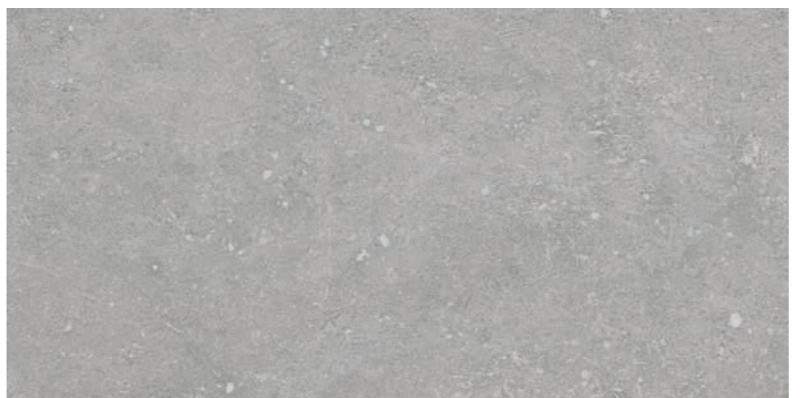

PRECIOUS BEAUTY
MADE LIGHT

FLAX
RED BODY WAL TILES

GREY