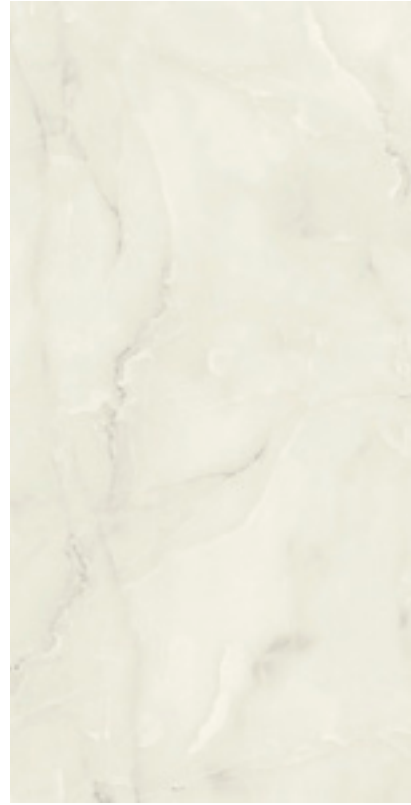

Coffee

80x160 cm Vitrified - Polished rect.
 ≡ 9,5 mm

Breccia

80x160 cm Vitrified - Polished rect.
 ≡ 9,5 mm

Moca

80x160 cm Vitrified - Polished rect.
 ≡ 9,5 mm

Onice

80x160 cm Vitrified - Polished rect.
 ≡ 9,5 mm

Ash

80x160 cm Vitrified - Polished rect.
 ≡ 9,5 mm

Statuario Royal

80x160 cm Vitrified - Polished rect.
 ≡ 9,5 mm

Statuario Supremo

80x160 cm Vitrified - Polished rect.
 ≡ 9,5 mm

SHADE VARIATION

V4