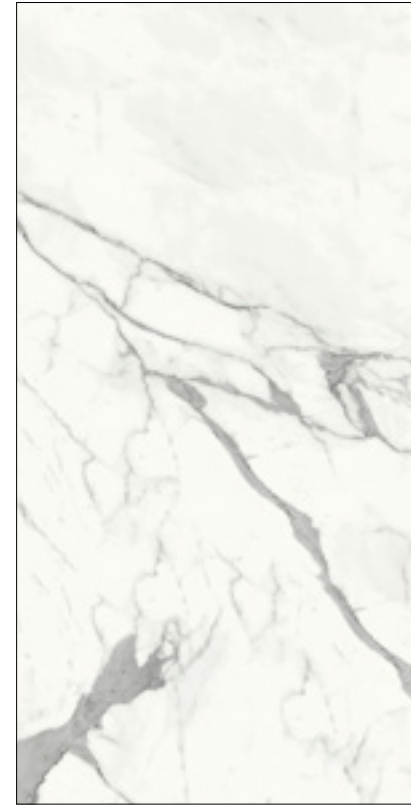

Coffee

80x160 cm Vitrified - Polished rect.
 ≡ 9,5 mm

Breccia

80x160 cm Vitrified - Polished rect.
 ≡ 9,5 mm

Moca

80x160 cm Vitrified - Polished rect.
 ≡ 9,5 mm

Onice

80x160 cm Vitrified - Polished rect.
 ≡ 9,5 mm

Ash

80x160 cm Vitrified - Polished rect.
 ≡ 9,5 mm

Statuario Royal

80x160 cm Vitrified - Polished rect.
 ≡ 9,5 mm

Statuario Supremo

80x160 cm Vitrified - Polished rect.
 ≡ 9,5 mm

SHADE VARIATION

V4