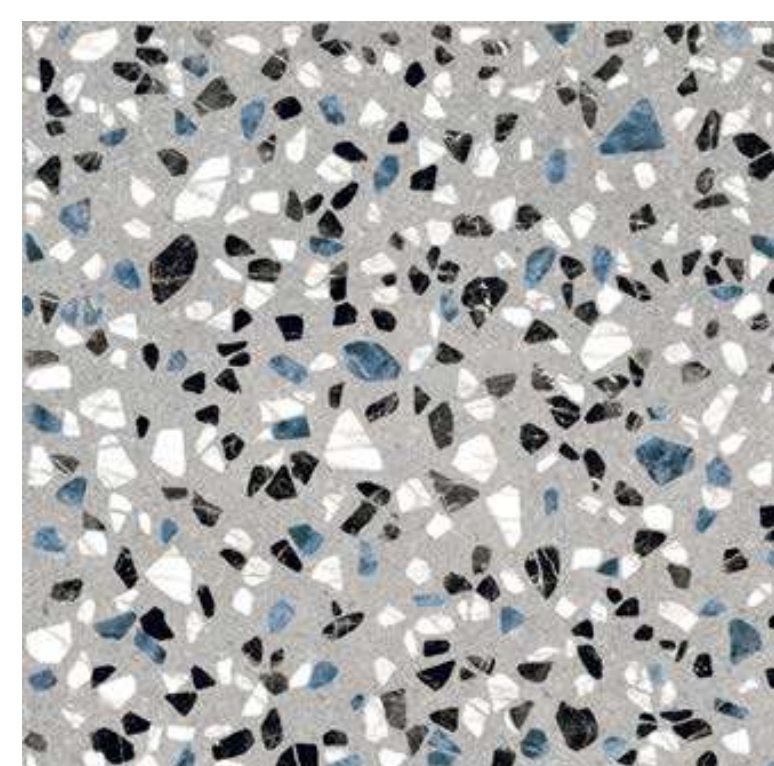

Terrazzo Grey
20x20 / 8"x8"