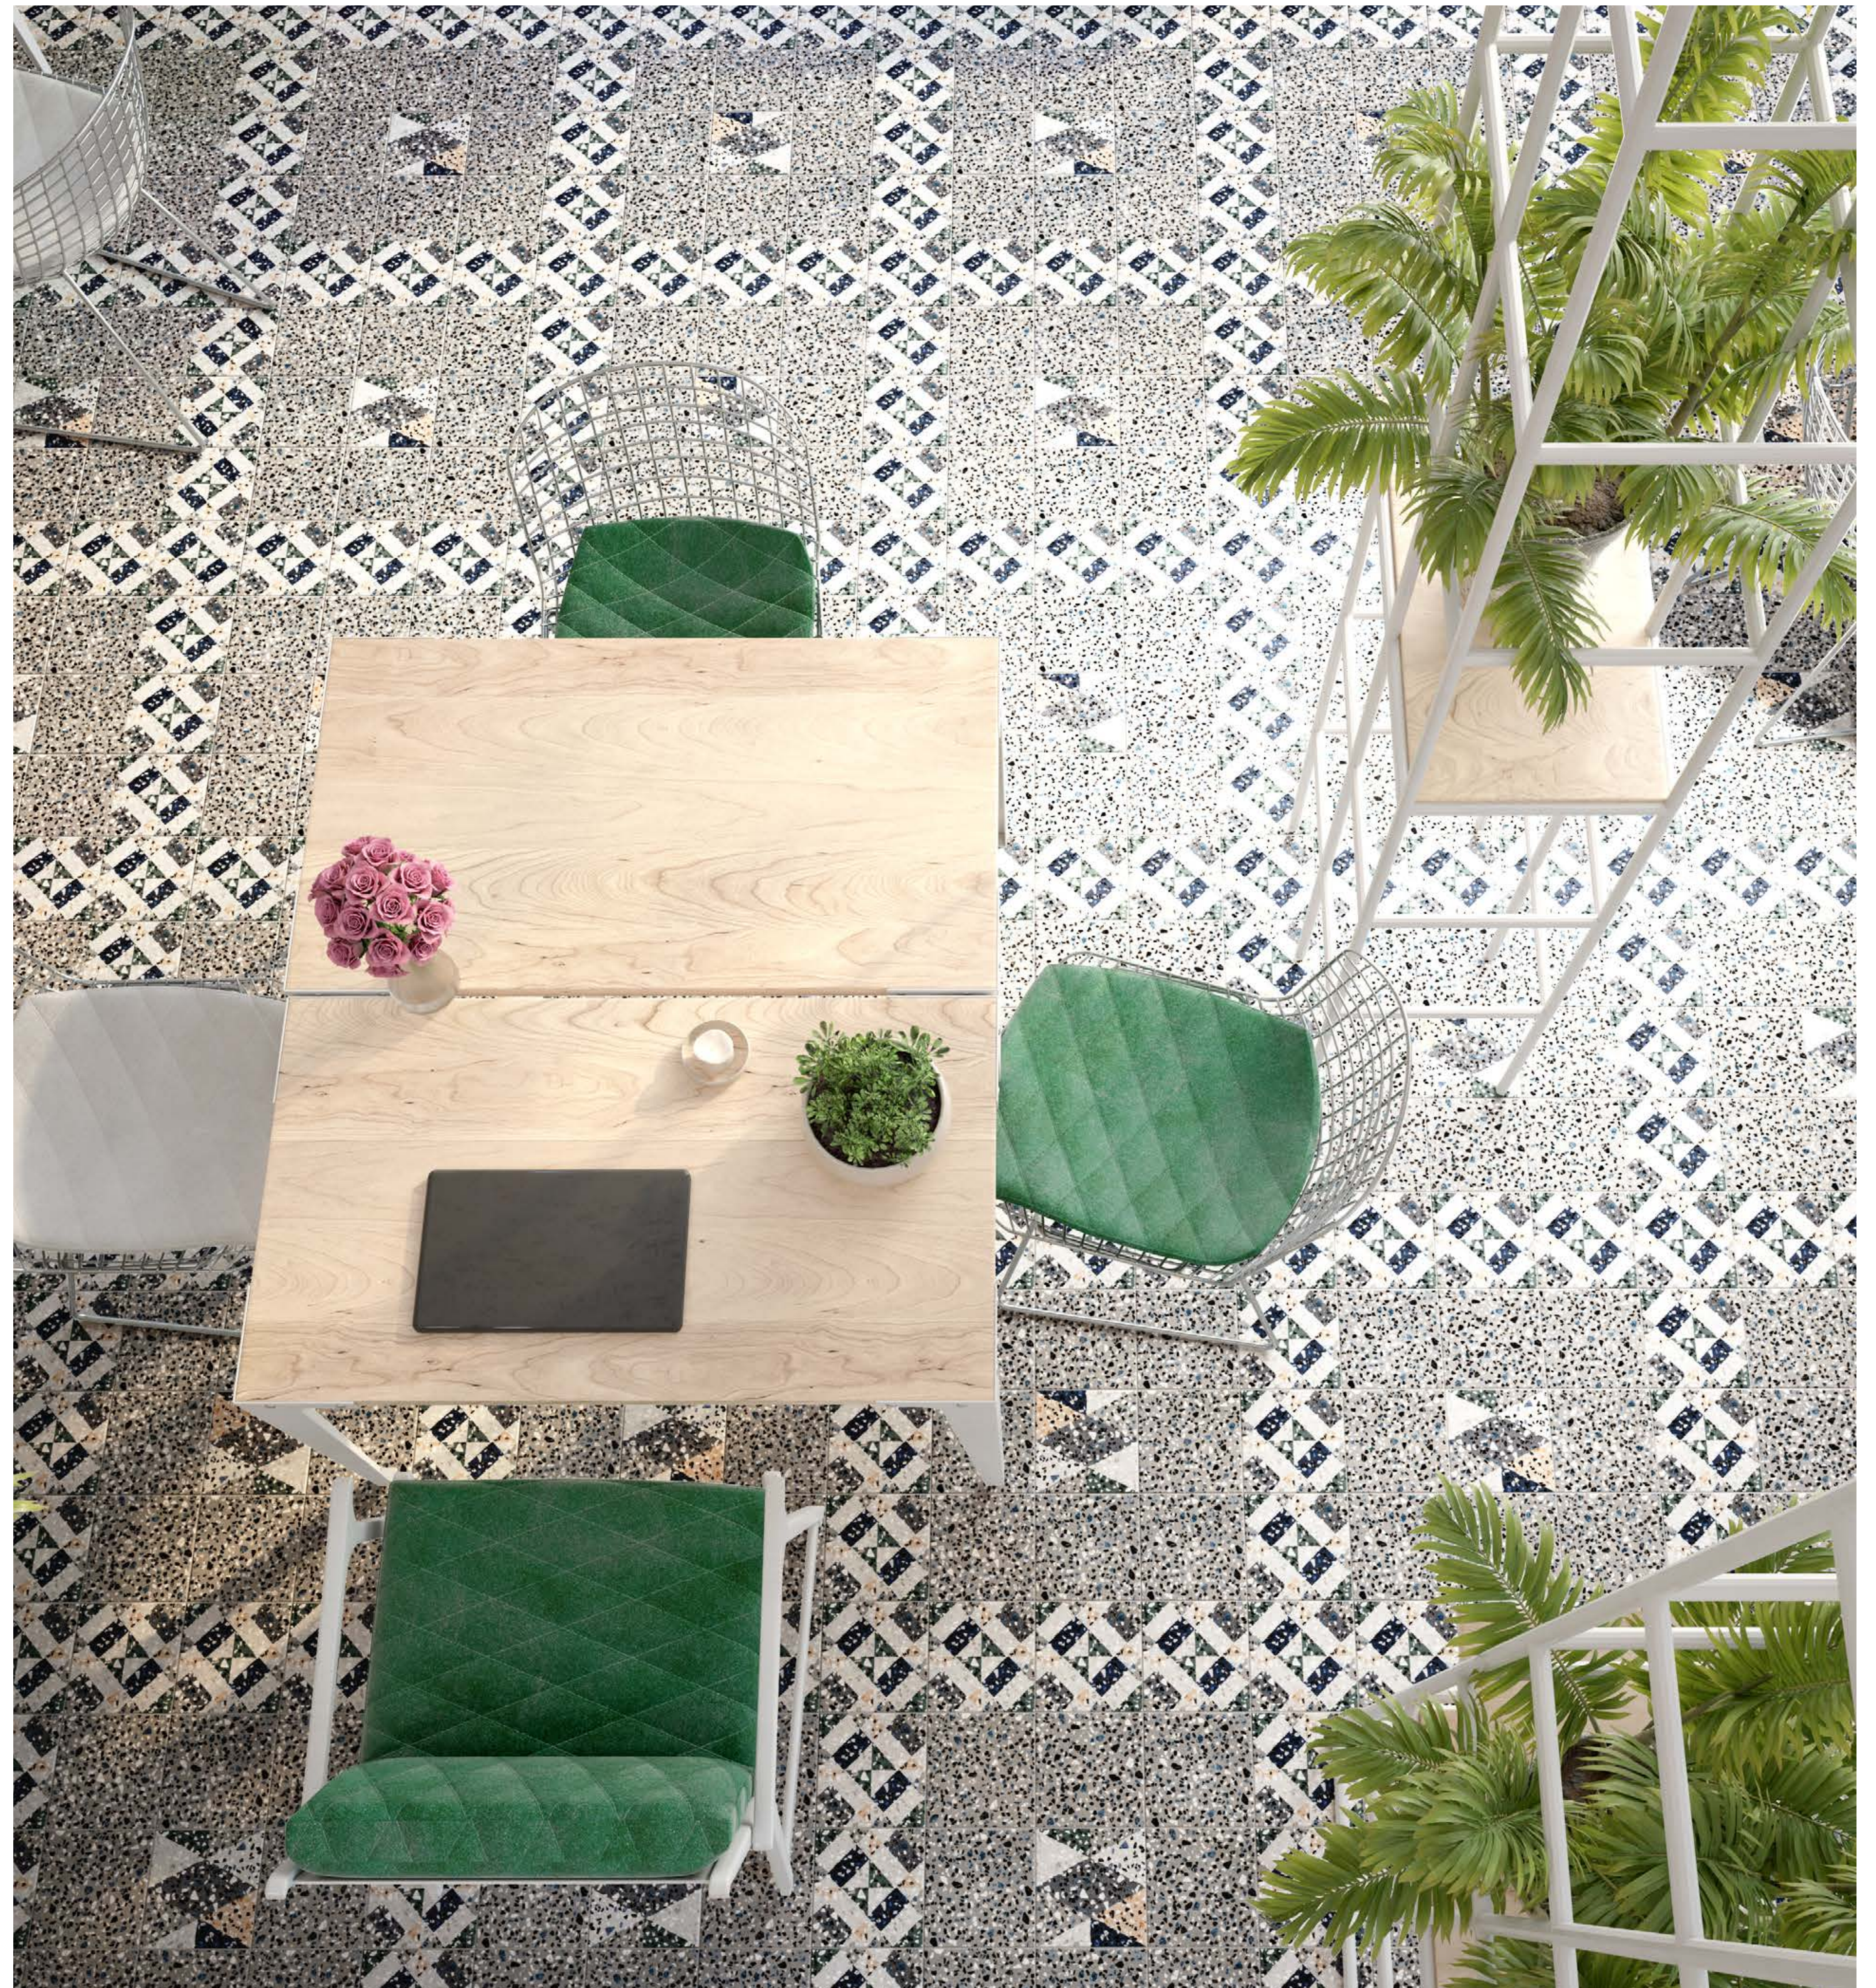

—
5 diseños diferentes
5 different designs

Terrazzo Grey 20x20
Terrazzo Decor 1 20x20
Terrazzo Decor 3 20x20