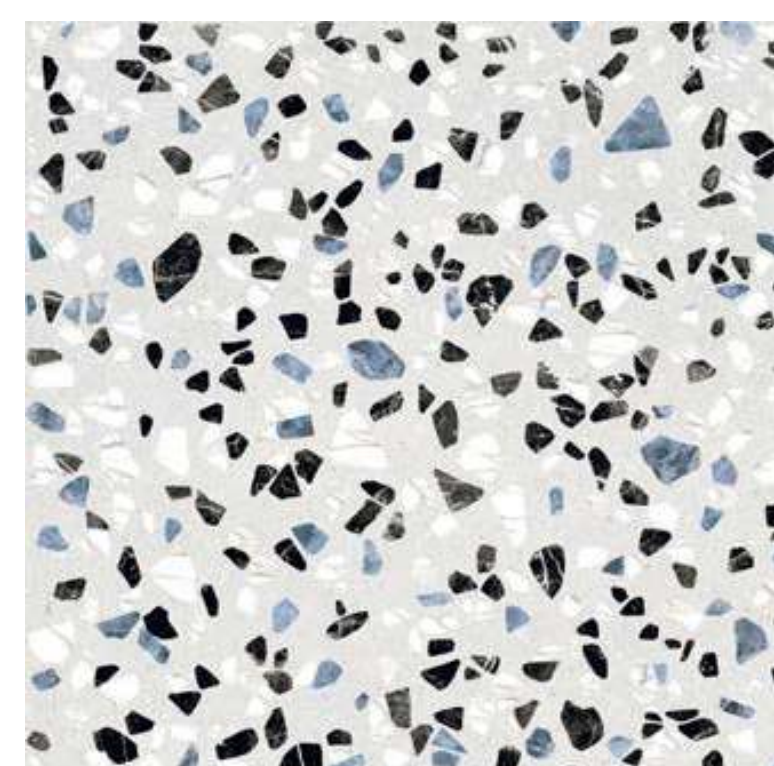

TERRAZZO

PAVIMENTO MATE / MATT FLOOR

porcelánico
porcelain tiles

pavimento mate
matt flooring

anti-hielo
frost-proof

anti-slip

clase 2
class 2

grupo absorción
absorption group

PEI4

Terrazzo White
20x20 / 8"x8"