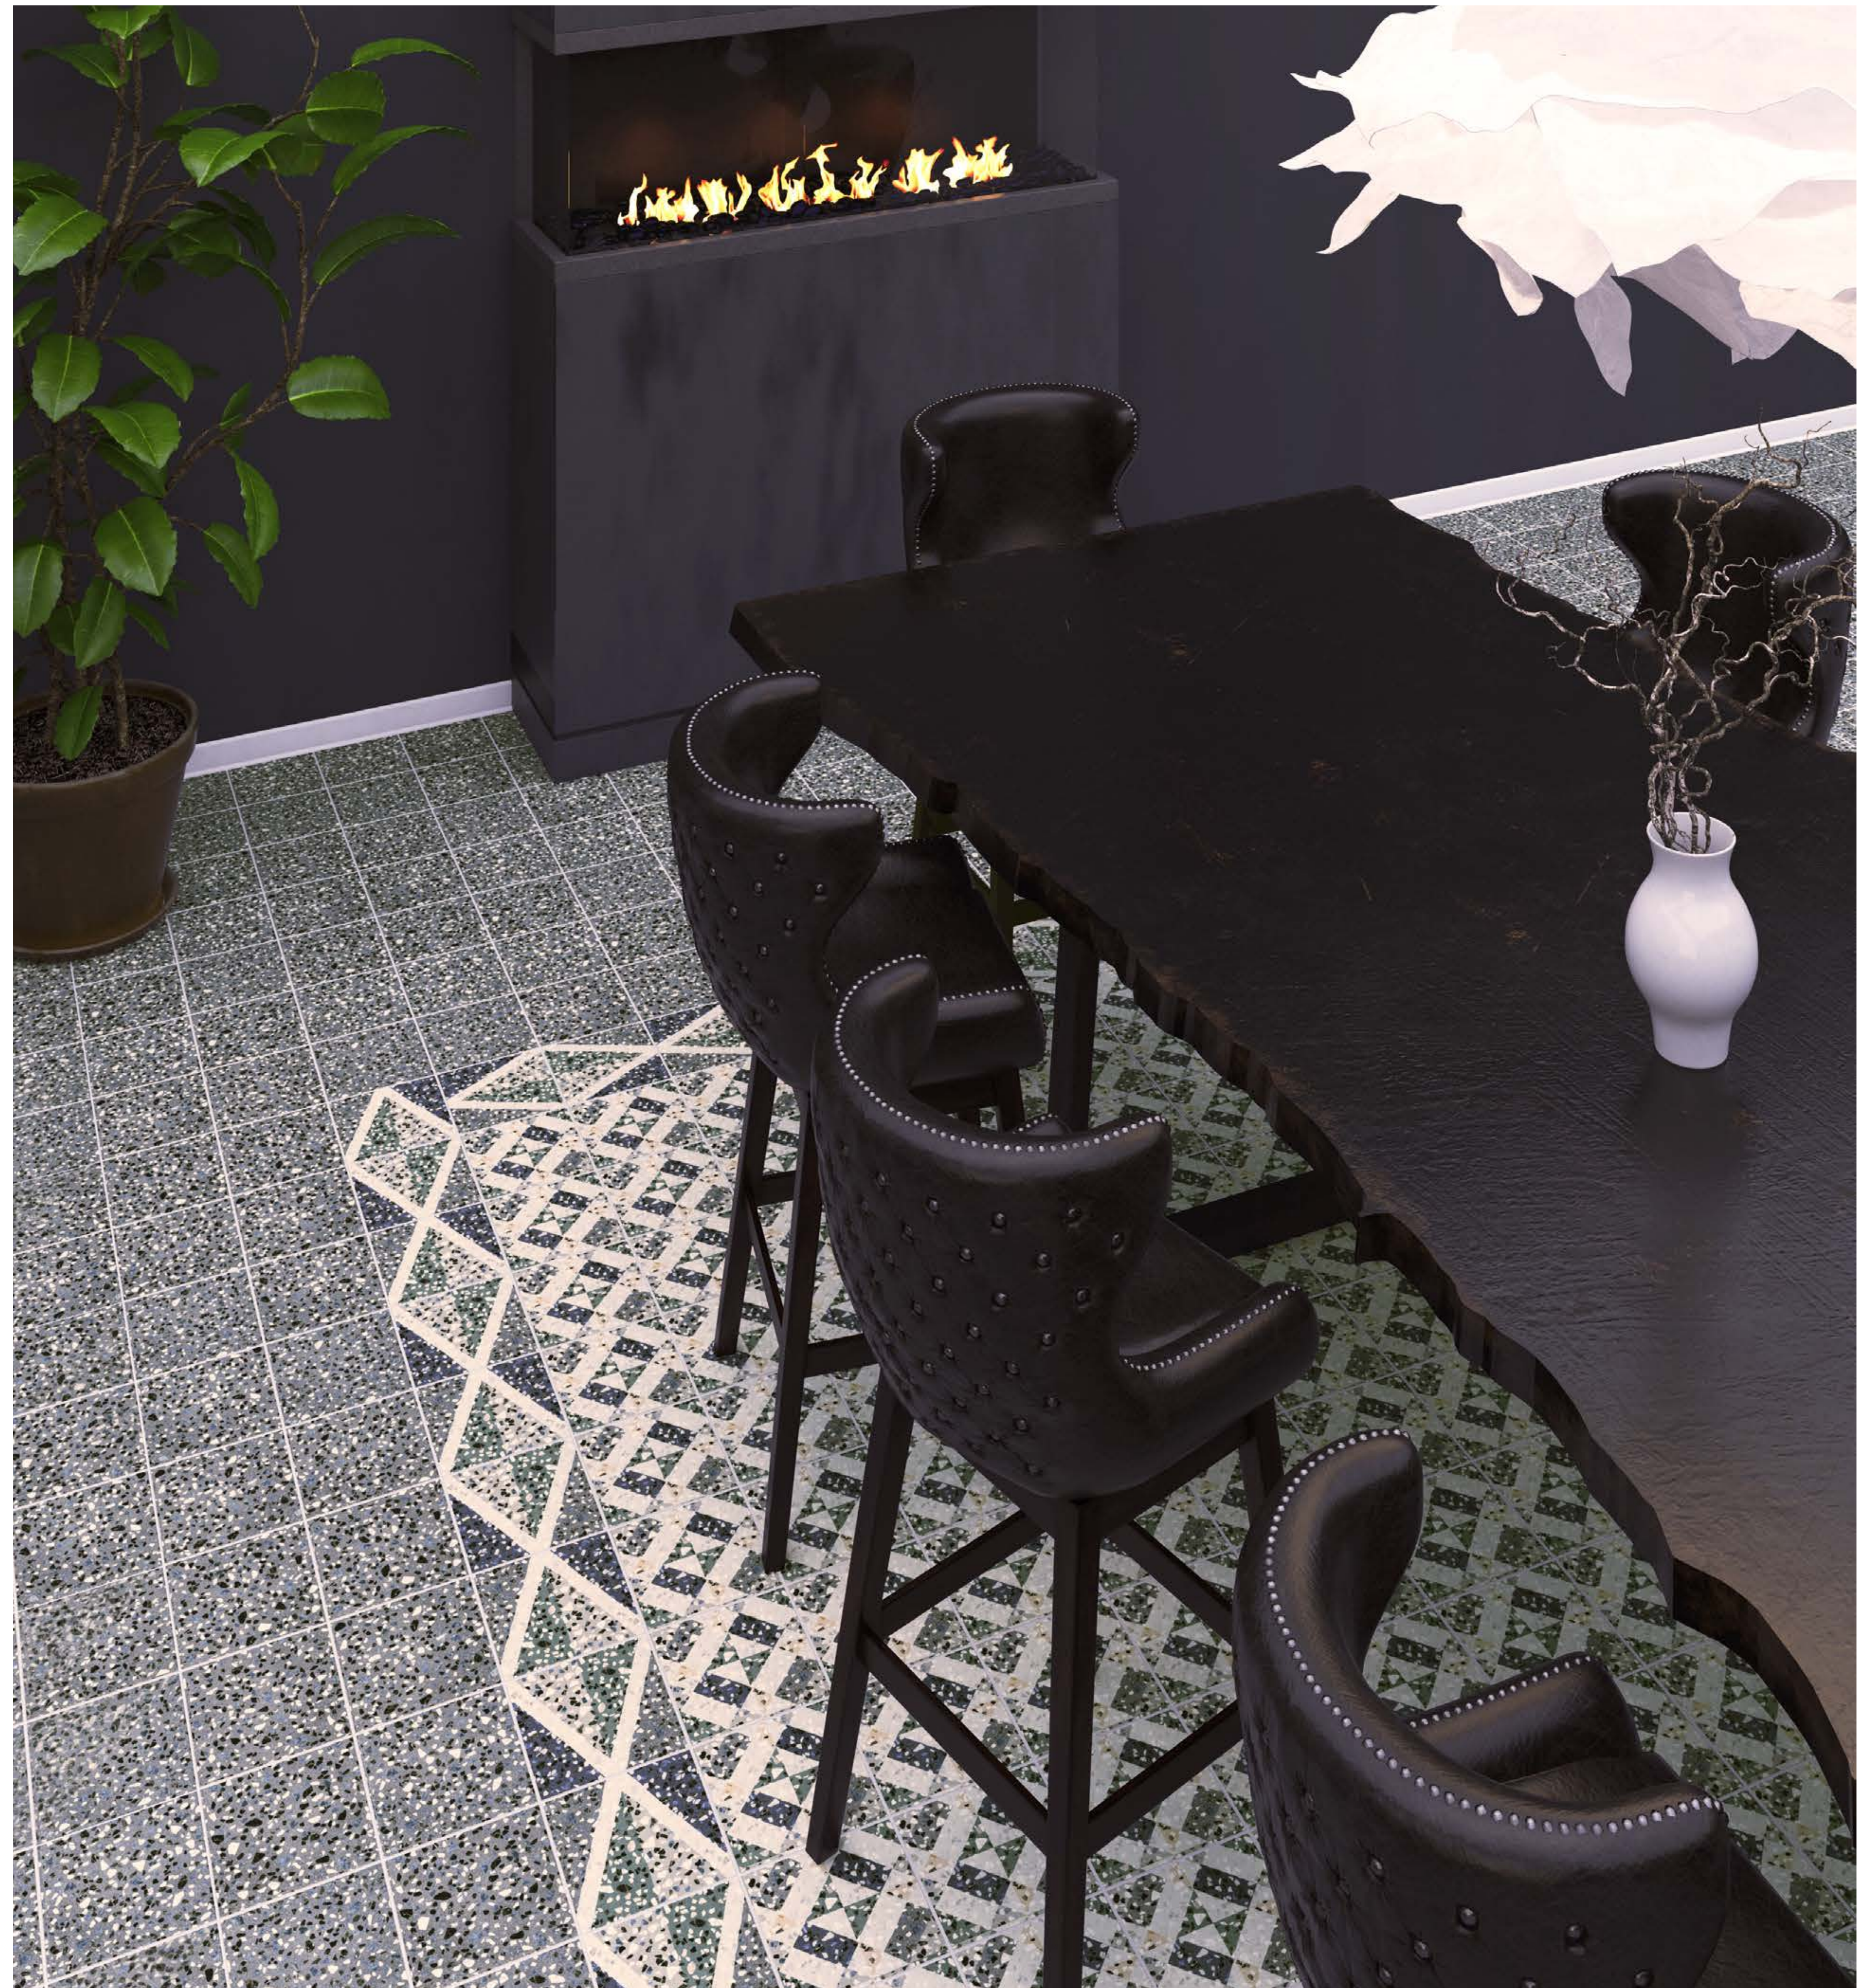

TERRAZZO GRAPHITE

MATT FLOOR TILE · 20x20 / 8"x8"

porcelánico
porcelain tiles

pavimento mate
matt flooring

anti-hielo
frost-proof

R10

anti-slip

clase 2
class 2

B1a

grupo absorción
absorption group

PEI4

—
5 diseños diferentes
5 different designs

Terrazzo Graphite 20x20
Terrazzo Decor 2 20x20
Terrazzo Decor 3 20x20